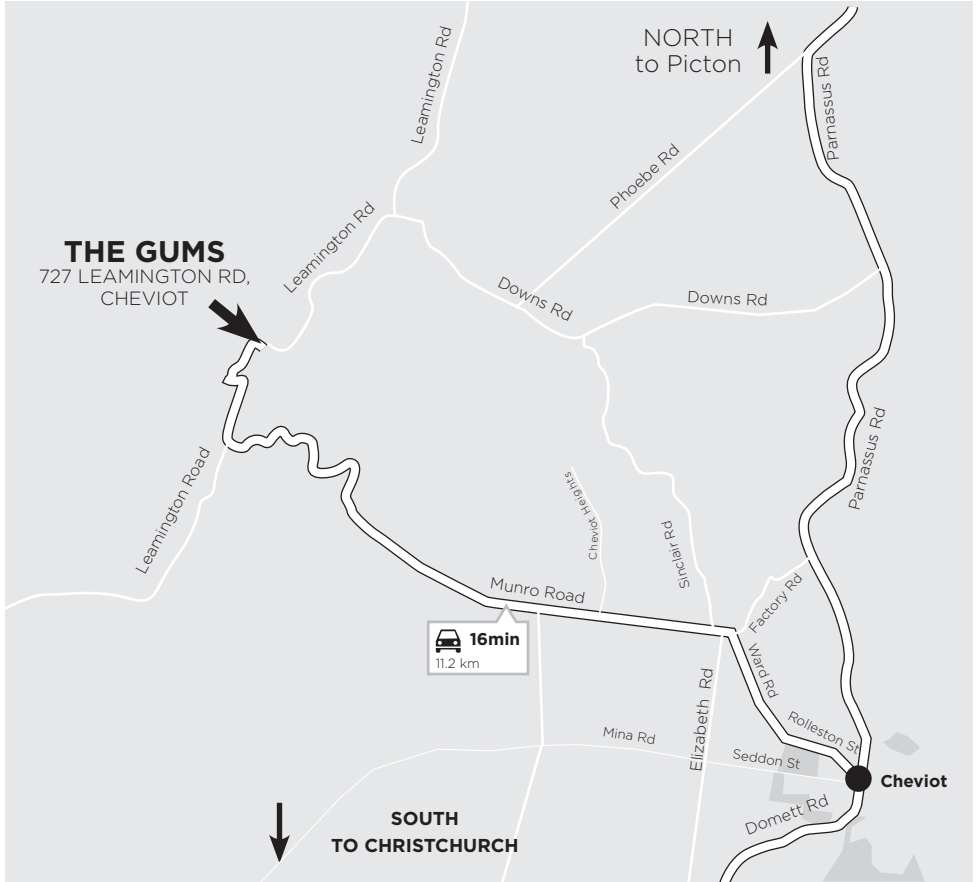

MAP

FIND US ON FACEBOOK:

THE GUMS - STEVENSON GENETICS

www.facebook.com/thegumssheep